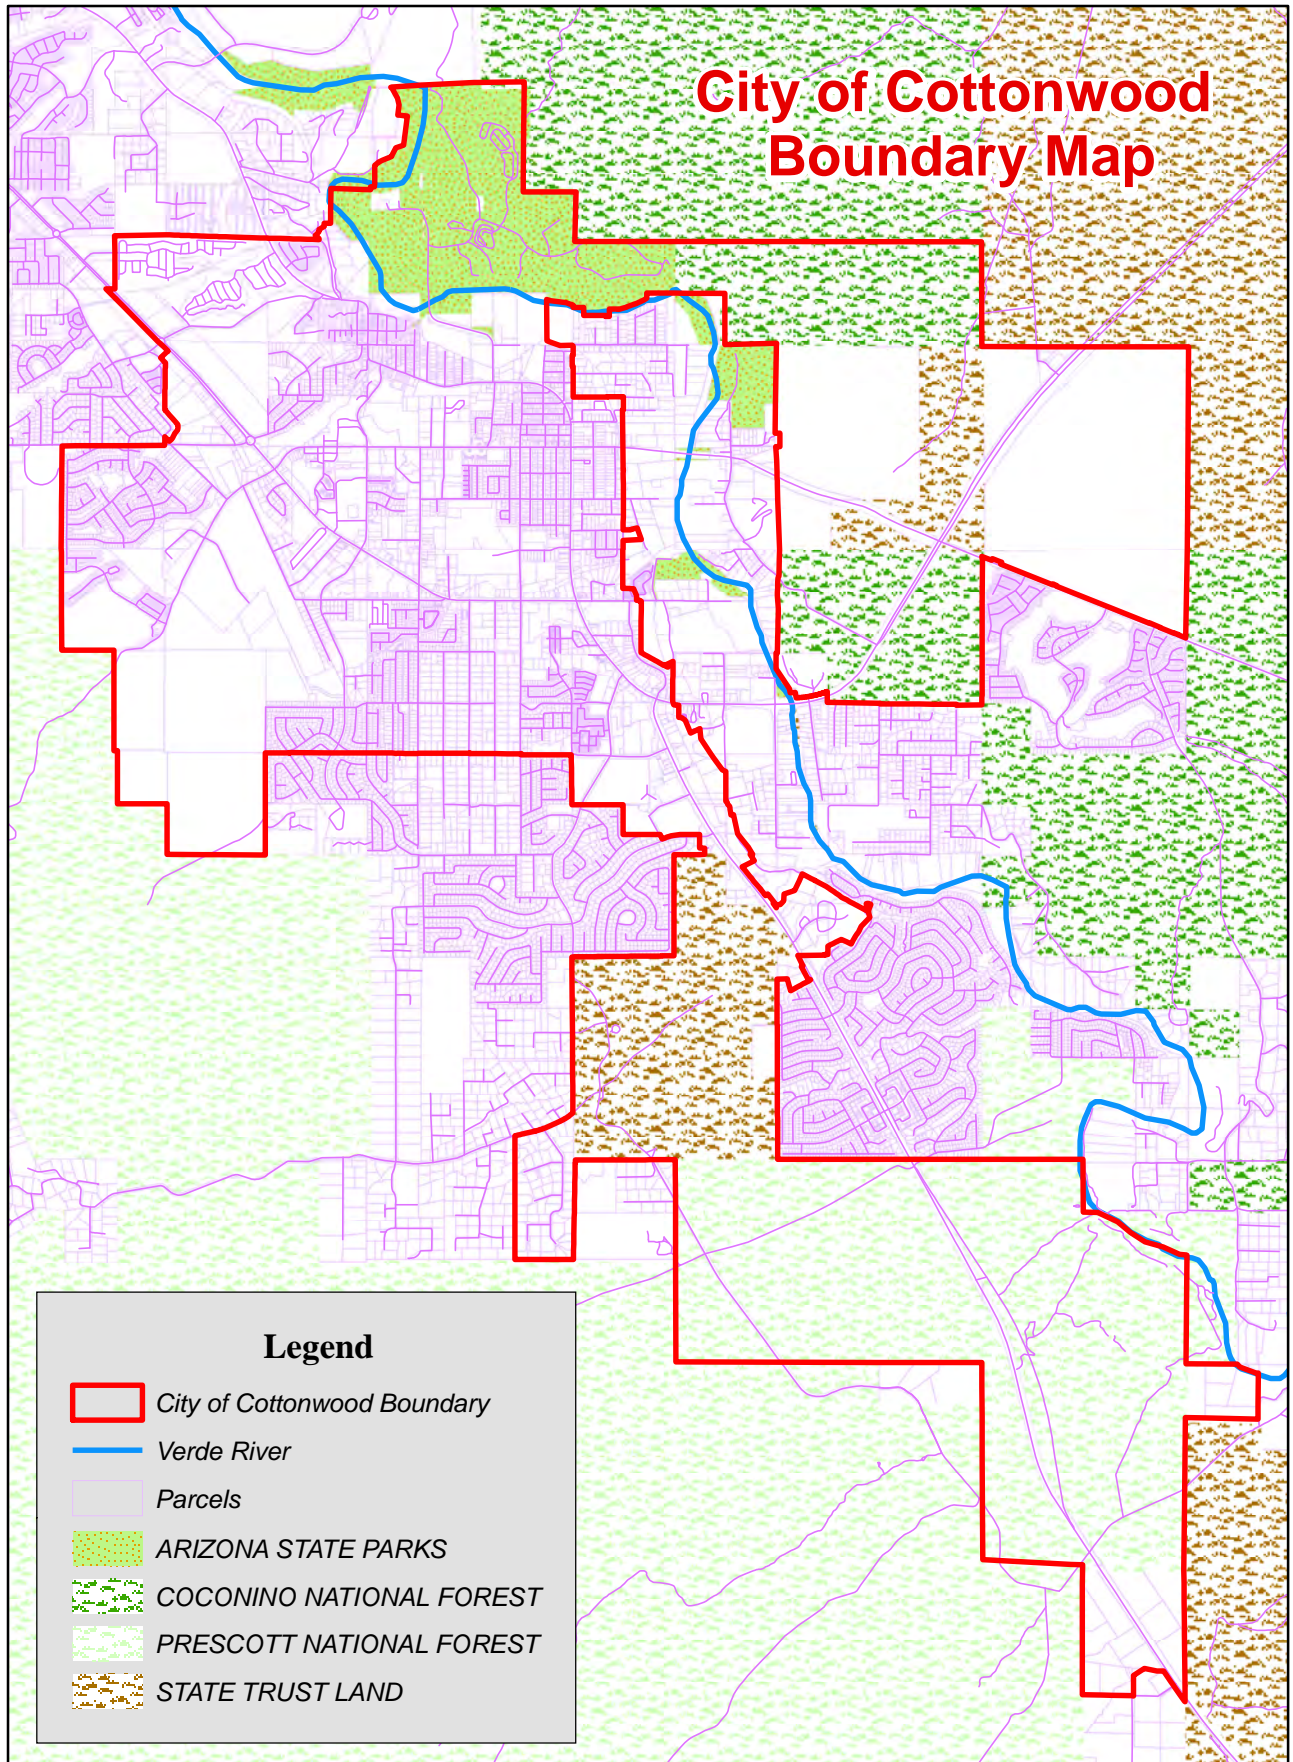

City of Cottonwood Boundary Map

Legend

-  City of Cottonwood Boundary
-  Verde River
-  Parcels
-  ARIZONA STATE PARKS
-  COCONINO NATIONAL FOREST
-  PRESCOTT NATIONAL FOREST
-  STATE TRUST LAND